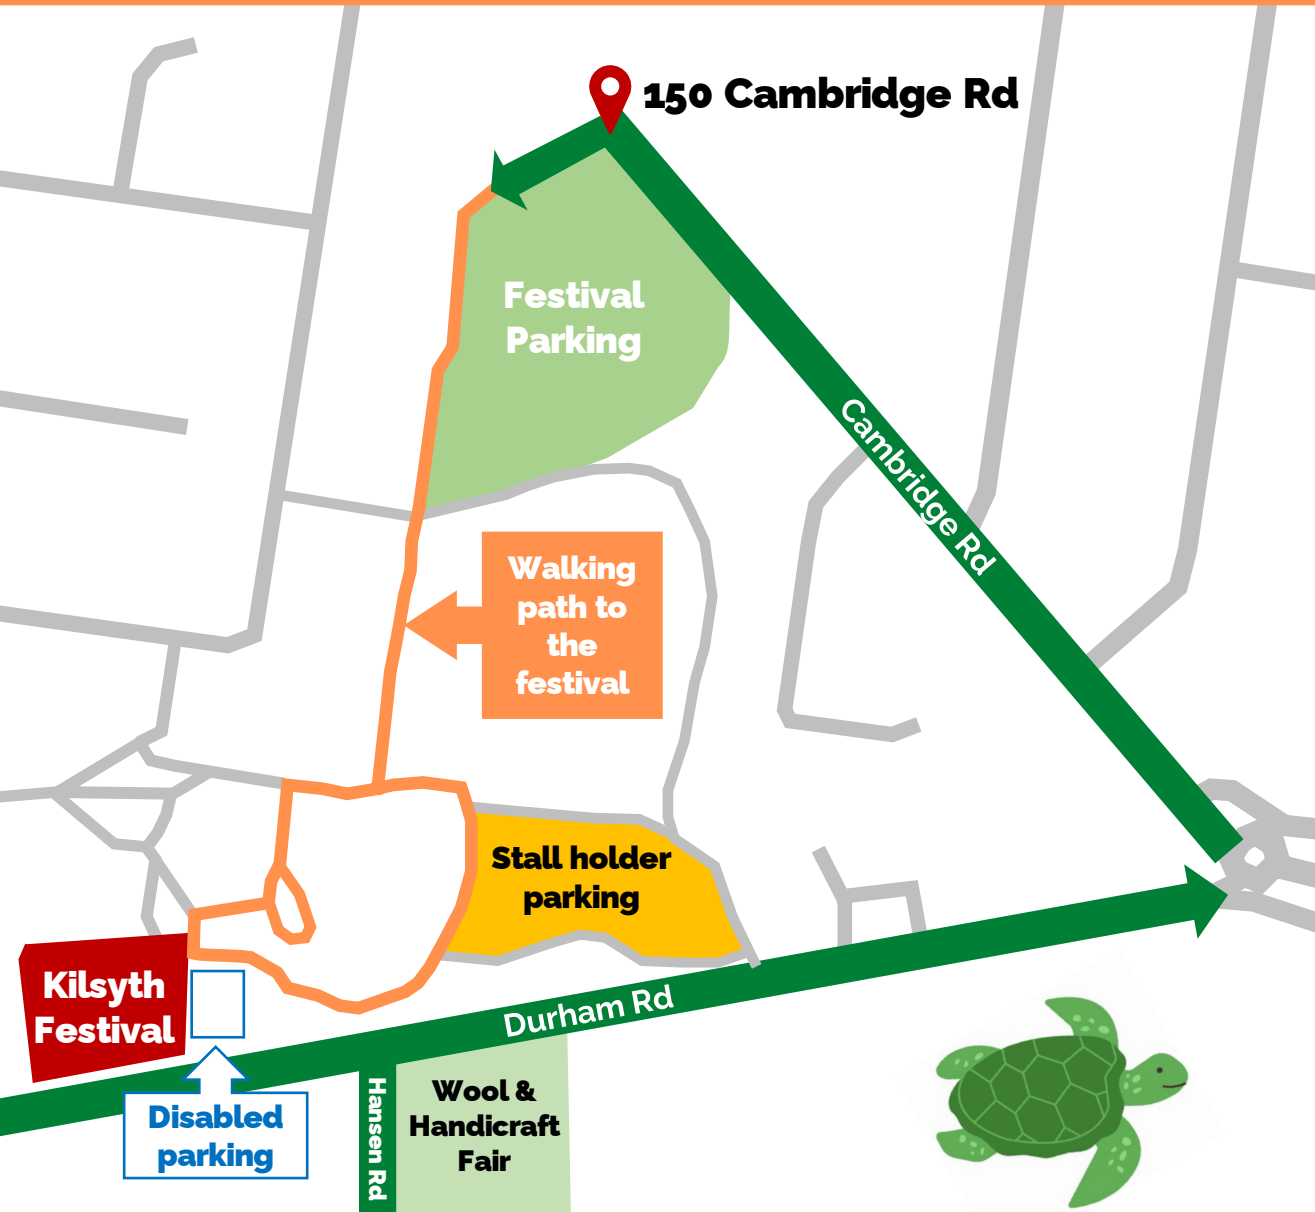

DURHAM ROAD

- | | | |
|--|--|--------------------------------|
| 1. Yarra Ranges Council | 9. Box Hill Institute - Jobs Advocate | 19. Channel 31 |
| 2. Liberal Party | 10. Oma's Aprons | 20. Radio Eastern 98.1 |
| 3. Community Alliance for Waste Reduction & Sustainability | 11. Heaven & Earth Eco Burial Products | 21. 2 Right Feet Podiatry |
| 4. Friends of Elizabeth Bridge Reserve | 12. Calming Co | 22. Created to Cherish |
| 5. Kilsyth Community Action Group | 13. A Little Bit Potty | 23. Yarra Valley Bee Group |
| 6. Australian Labour Party | 14. Aromatic Home Fragrances | 24. Australian Unity |
| 7. Chin Community | 15. Brad the Sculptor | 25. Mooroolbark Men's Shed |
| 8. Black Snake Productions | 16. Maddison Heffernan | 26. Palm Grove Pre-School |
| | 17. Ready Set Sparkle | 27. Ana's Knits & Bits |
| | 18. Physio Elements Centre | 28. Spinning Pets Yarn |
| | | 29. Gladesville Primary School |

For schedule & parking instructions

Kilsyth Festival 2022

Time	Main Stage
11:00	Welcome to Country
11:05	Yen Gali Mullum Singers
11:50	Jenna Campbell performance
12:45	Kofi Kunkpe West African Drumming performance & workshop
1:45	Street Dance Studios performance
2:15	Velvet Archers performance

Festival Grounds	
11:00 - 1:00	Montrose CFA - Fire Truck
11:30	Croydon Dog Club presentation
12:15	RUCCIS Circus - Aerial performance

Japara Bridge House & Garden	
	Pony Rides
	Tile decorating & painting
	100 Mile Foodie
	Montrose Community Cupboard